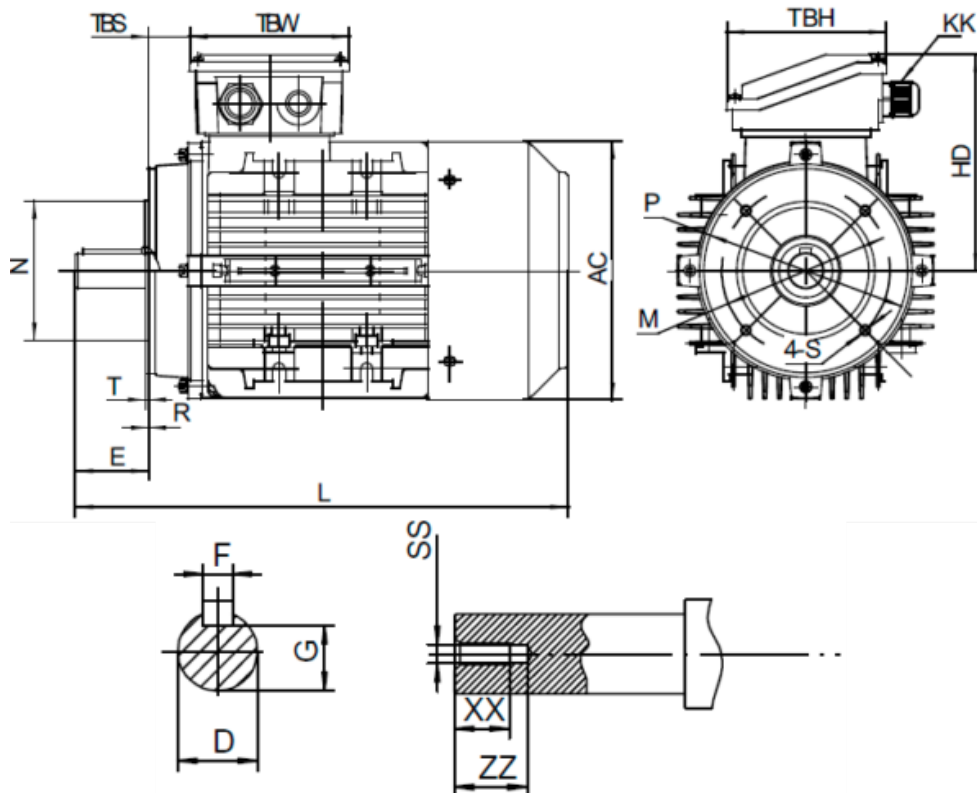

# Data Sheet

Article number: 25160005521540

Description: Kleedrive T2A 712-2 0.55kw 2800 rpm UL/CSA  
3x230/400V 50HZ IP55 B14 PTO

## Measures

AA = 140	L = 245	TBH = 98
AC = Ø138	M = Ø85	TBS = 16
AD = 186	N = Ø70	TBW = 98
D = Ø14	P = Ø105	XX = 12
E = 30	R = 0	ZZ = 17
F = 5	S = M6	
G = 11	SS = M5	
HD = 115	T = 2.5	